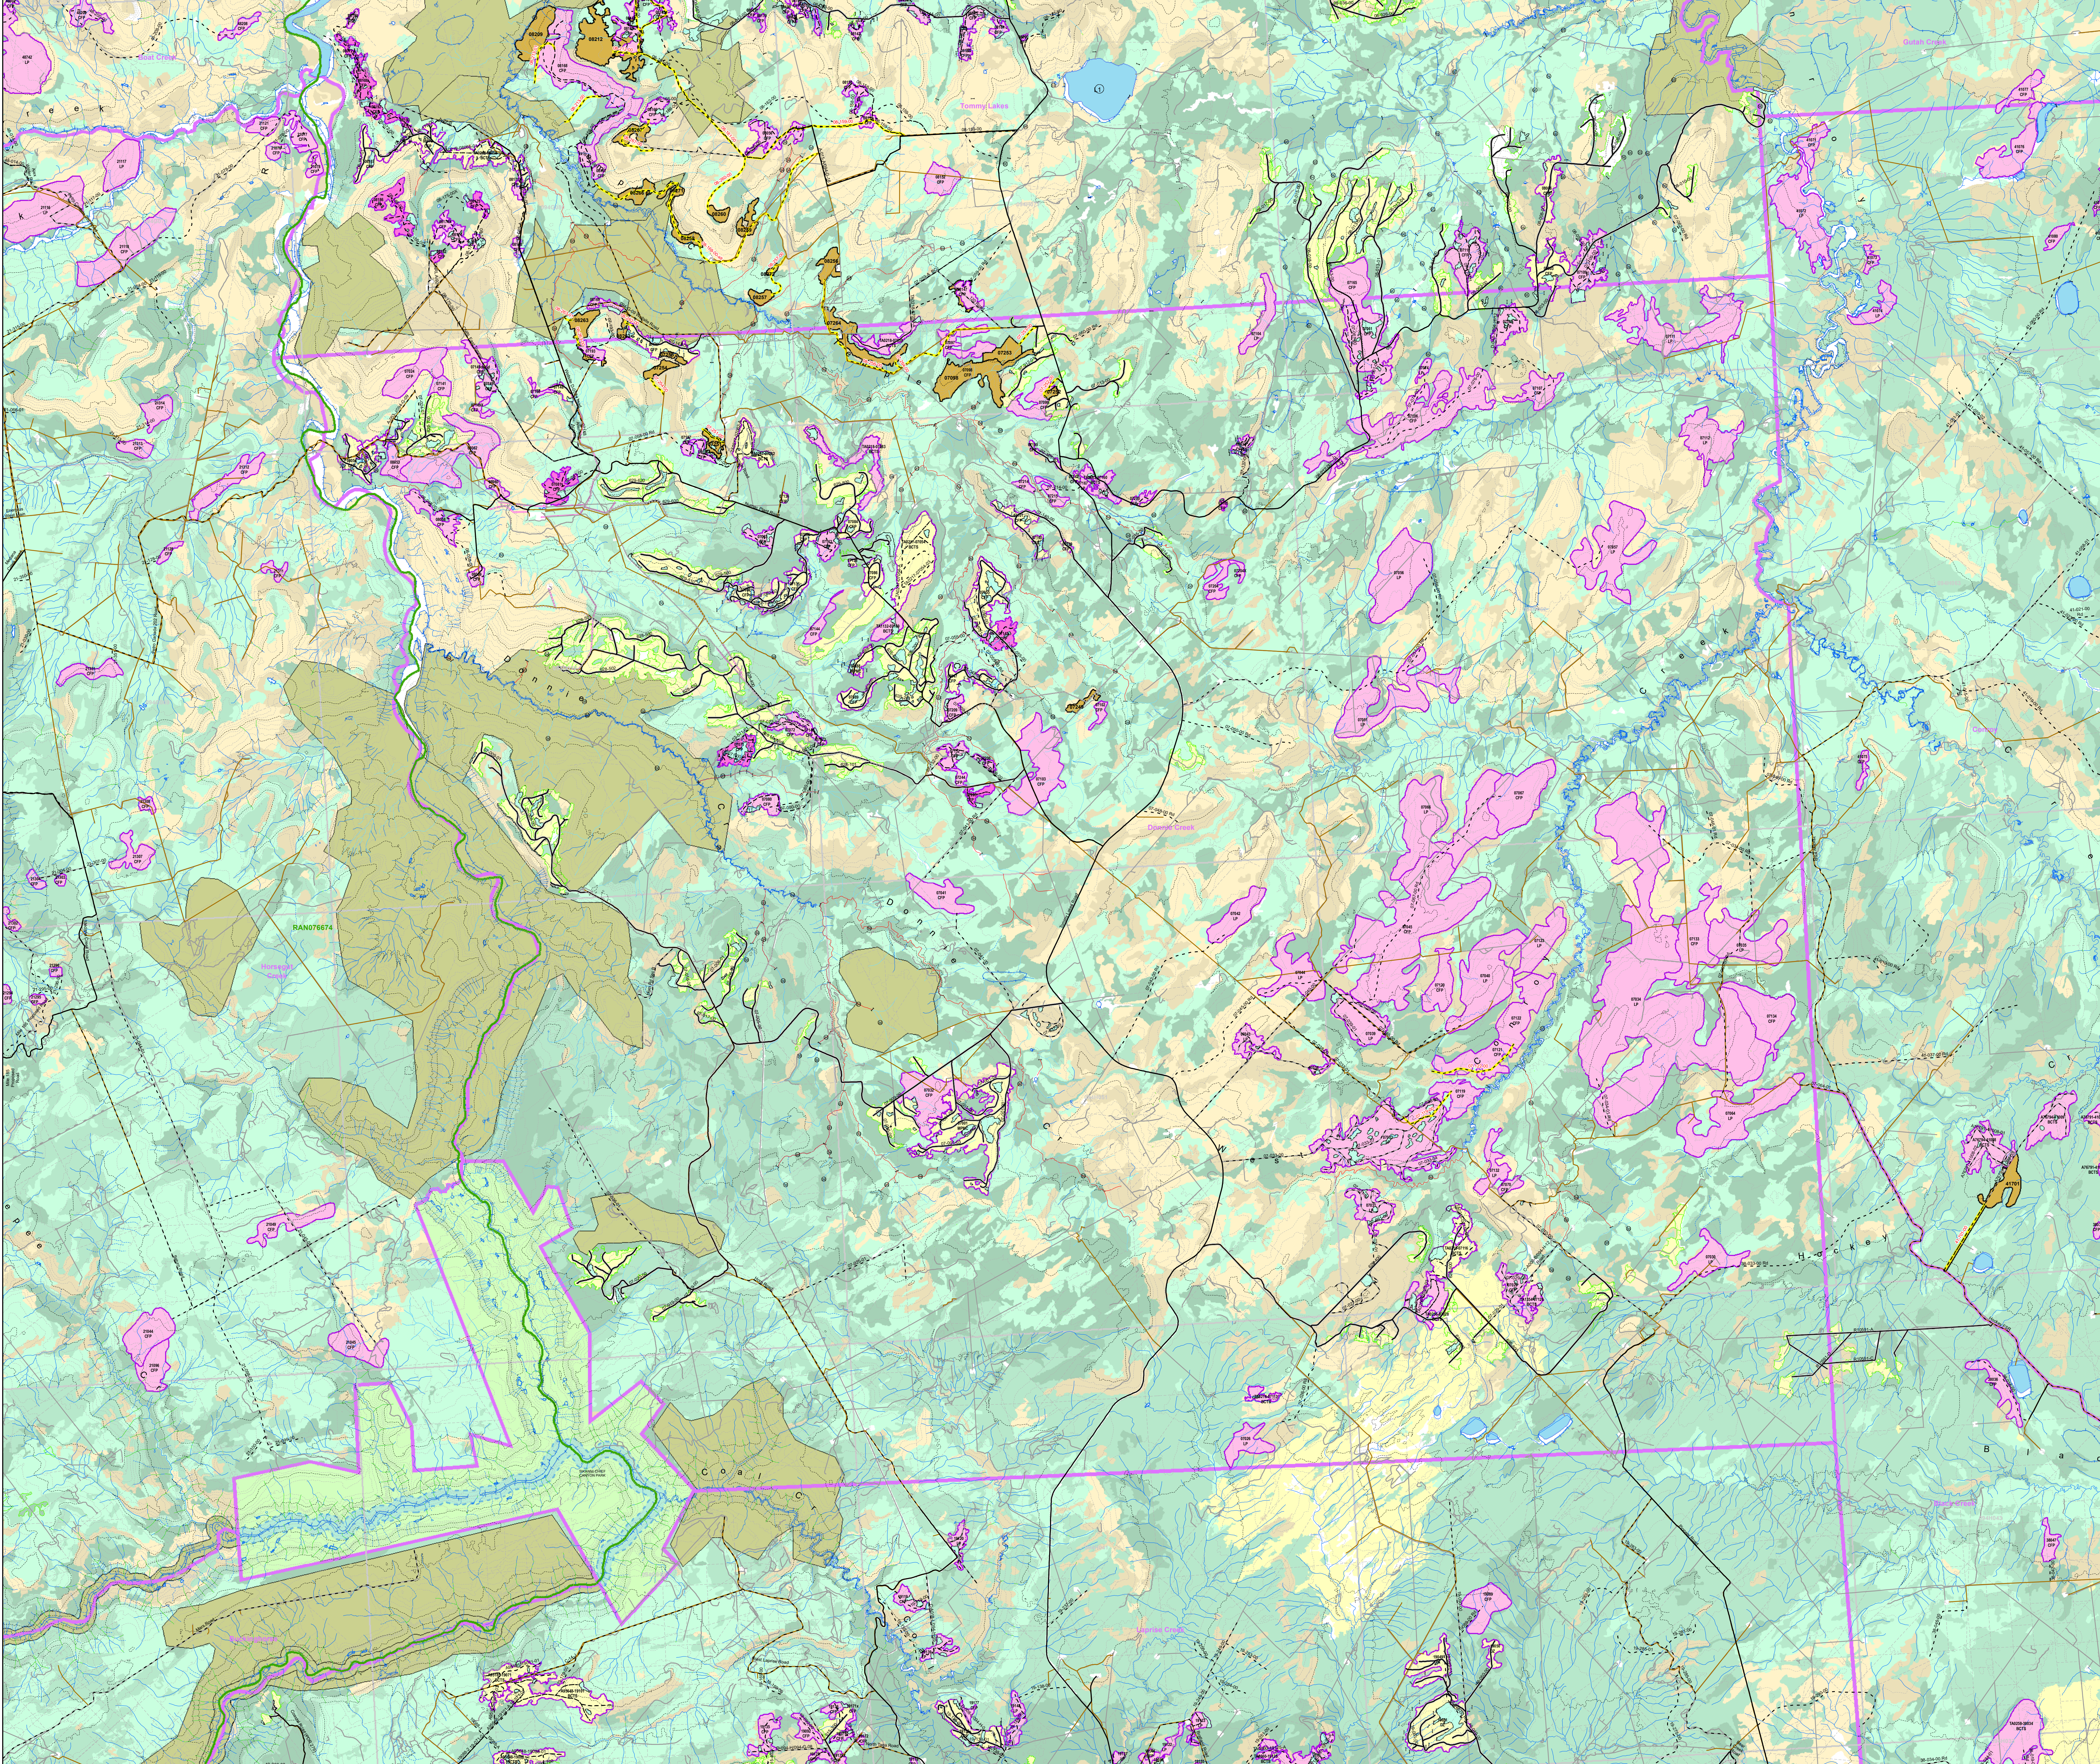

**2017 - 2023 CONSOLIDATED FOREST OPERATIONS SCHEDULE
Amendment #418**
Current To: January 02, 2024
**FORT ST. JOHN TIMBER SUPPLY AREA
PEACE FOREST DISTRICT**

BC Timber Sales
Cameron River Logistics Inc.
Canadian Forest Products Ltd.
Dunne-Za Ventures LP
Louisiana-Pacific Canada
Mackenzie Pulp Mill Corporation a Paper Excellence Company
Peace Valley OSB

**Operating Area:
#07 - Donnie Creek**

Map Legend

Cutblocks - FOS Planned - Authorized - Harvested - Free Growing - Wildlife Tree Patch / Reserve - FOS Proposed (Amendment #418) Ownership Codes - BCG BCIS (conifer) - BCD BCIS (deciduous) - BCS BCIS (conifer or deciduous) - C Canfor (conifer or deciduous) - CD Canfor (deciduous) - CC Canfor (conifer or deciduous) - CR Cameron River Logging - CZ Cameron Za / Canfor - LP Louisiana-Pacific Canada - MPMC Mackenzie Pulp Mill Corporation a Paper Excellence Company - PV Peace Valley OSB MPMC PA13 Blocks - Proposed Block - Harvested - Free Growing Transportation / Utilities - Highways - Existing Roads - Proposed Roads - Deactivated Roads - TRIM II Roads - OGC Roads - Amendment #418 Roads - Pipelines - Railway - Electricity - Transmission Line - Seismic Line Road Structures - Gate - Bridge - Amendment 418 Bridge - Culvert - Cattle Guard Hydrography - Lakes, Rivers - Wetlands - Definite Stream - Indefinite Stream - Non-Fish, Query - Non-Fish, Inventory - Fish, Inventory - Riparian Classification - Reach Break	Administrative - Fort St. John Timber Supply Area (TSA) - BCGS Mapsheets - Operating Area Boundaries - Woodlot License Areas - Private - First Nations Reserve - First Nations Claim Area - Ecological Reserve, Park, Conservancy, Protected Areas - Muskeg Kechika Boundary - Original FOS Old Forest Management Area - IRP Alpine Zone - IRP Riparian Zone - Major River Corridor - Range Tenure - Ungulate Winter Range - Wildlife Habitat Area Contours - Index Contour - Intermediate Contour - Cliff Recreation - Recreation Site - Recreation Trail - Recreation Reserves / Sites Seral Stage Theming < 40 Coniferous / Deciduous 40 - 100 Coniferous 101 - 140 Coniferous 141+ Coniferous 40 - 100 Deciduous 101+ Deciduous - Water